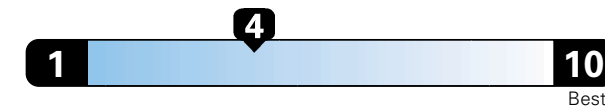

You spend \$2,500 in fuel costs over 5 years compared to the average new vehicle.

Annual fuel cost \$2,000

Fuel Economy & Greenhouse Gas Rating (tailpipe only)

Smog Rating (tailpipe only)

This vehicle emits 445 grams CO2 per mile. The best emits 0 grams per mile (tailpipe only). Producing and distributing fuel also creates emissions; learn more at fueleconomy.gov.